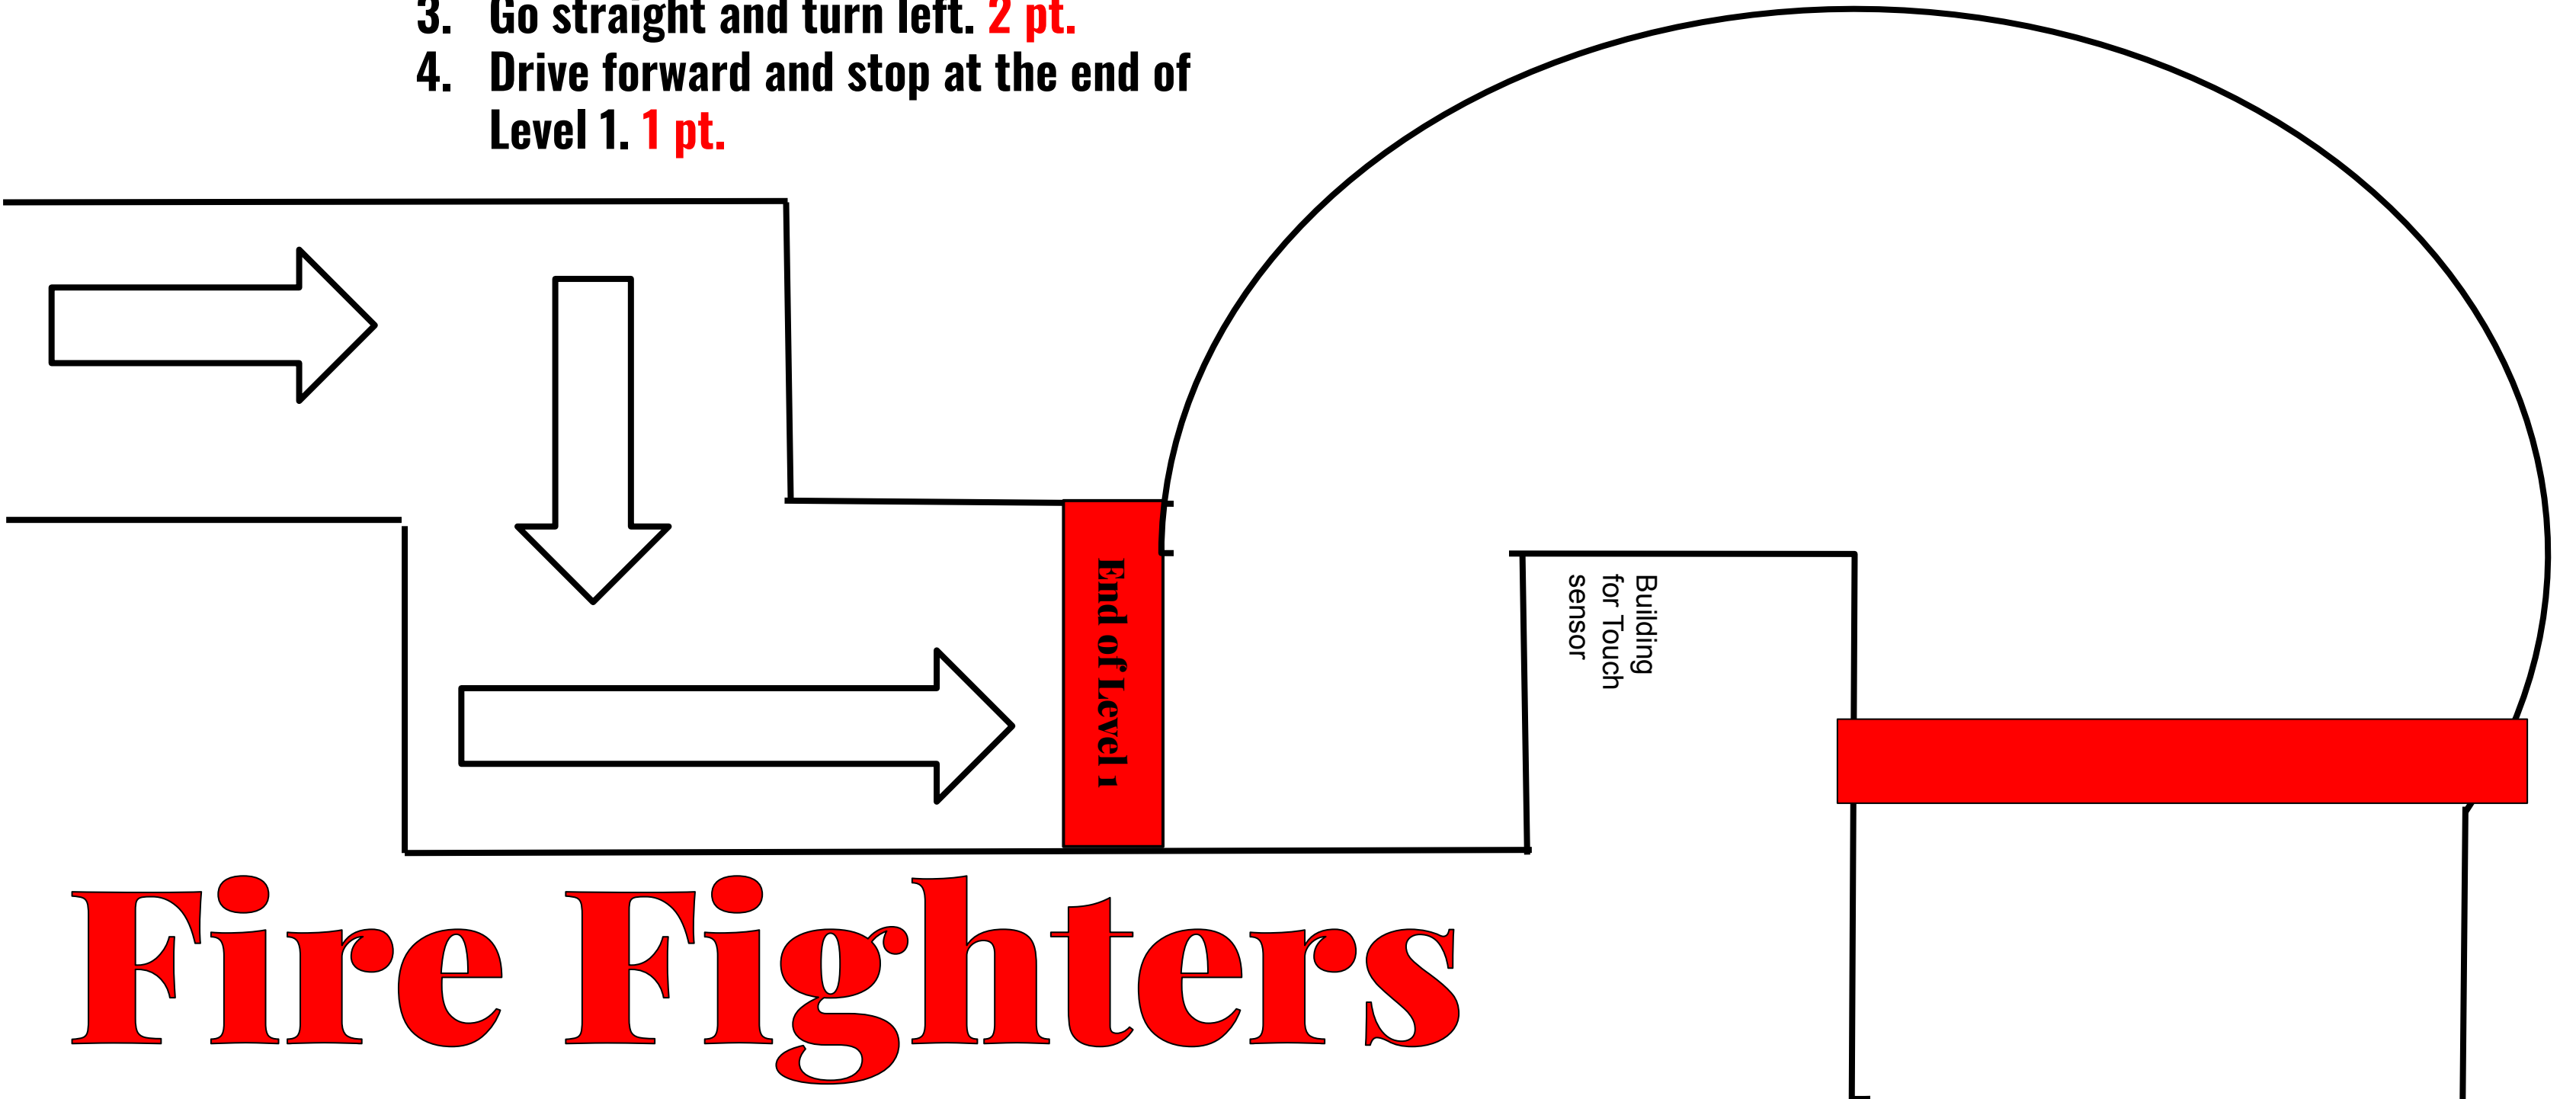

Instructions:

1. Enter and drive to the turn. **1 pt.**
2. Turn right to follow the path. **1 pt.**
3. Go straight and turn left. **2 pt.**
4. Drive forward and stop at the end of Level 1. **1 pt.**

Level 1