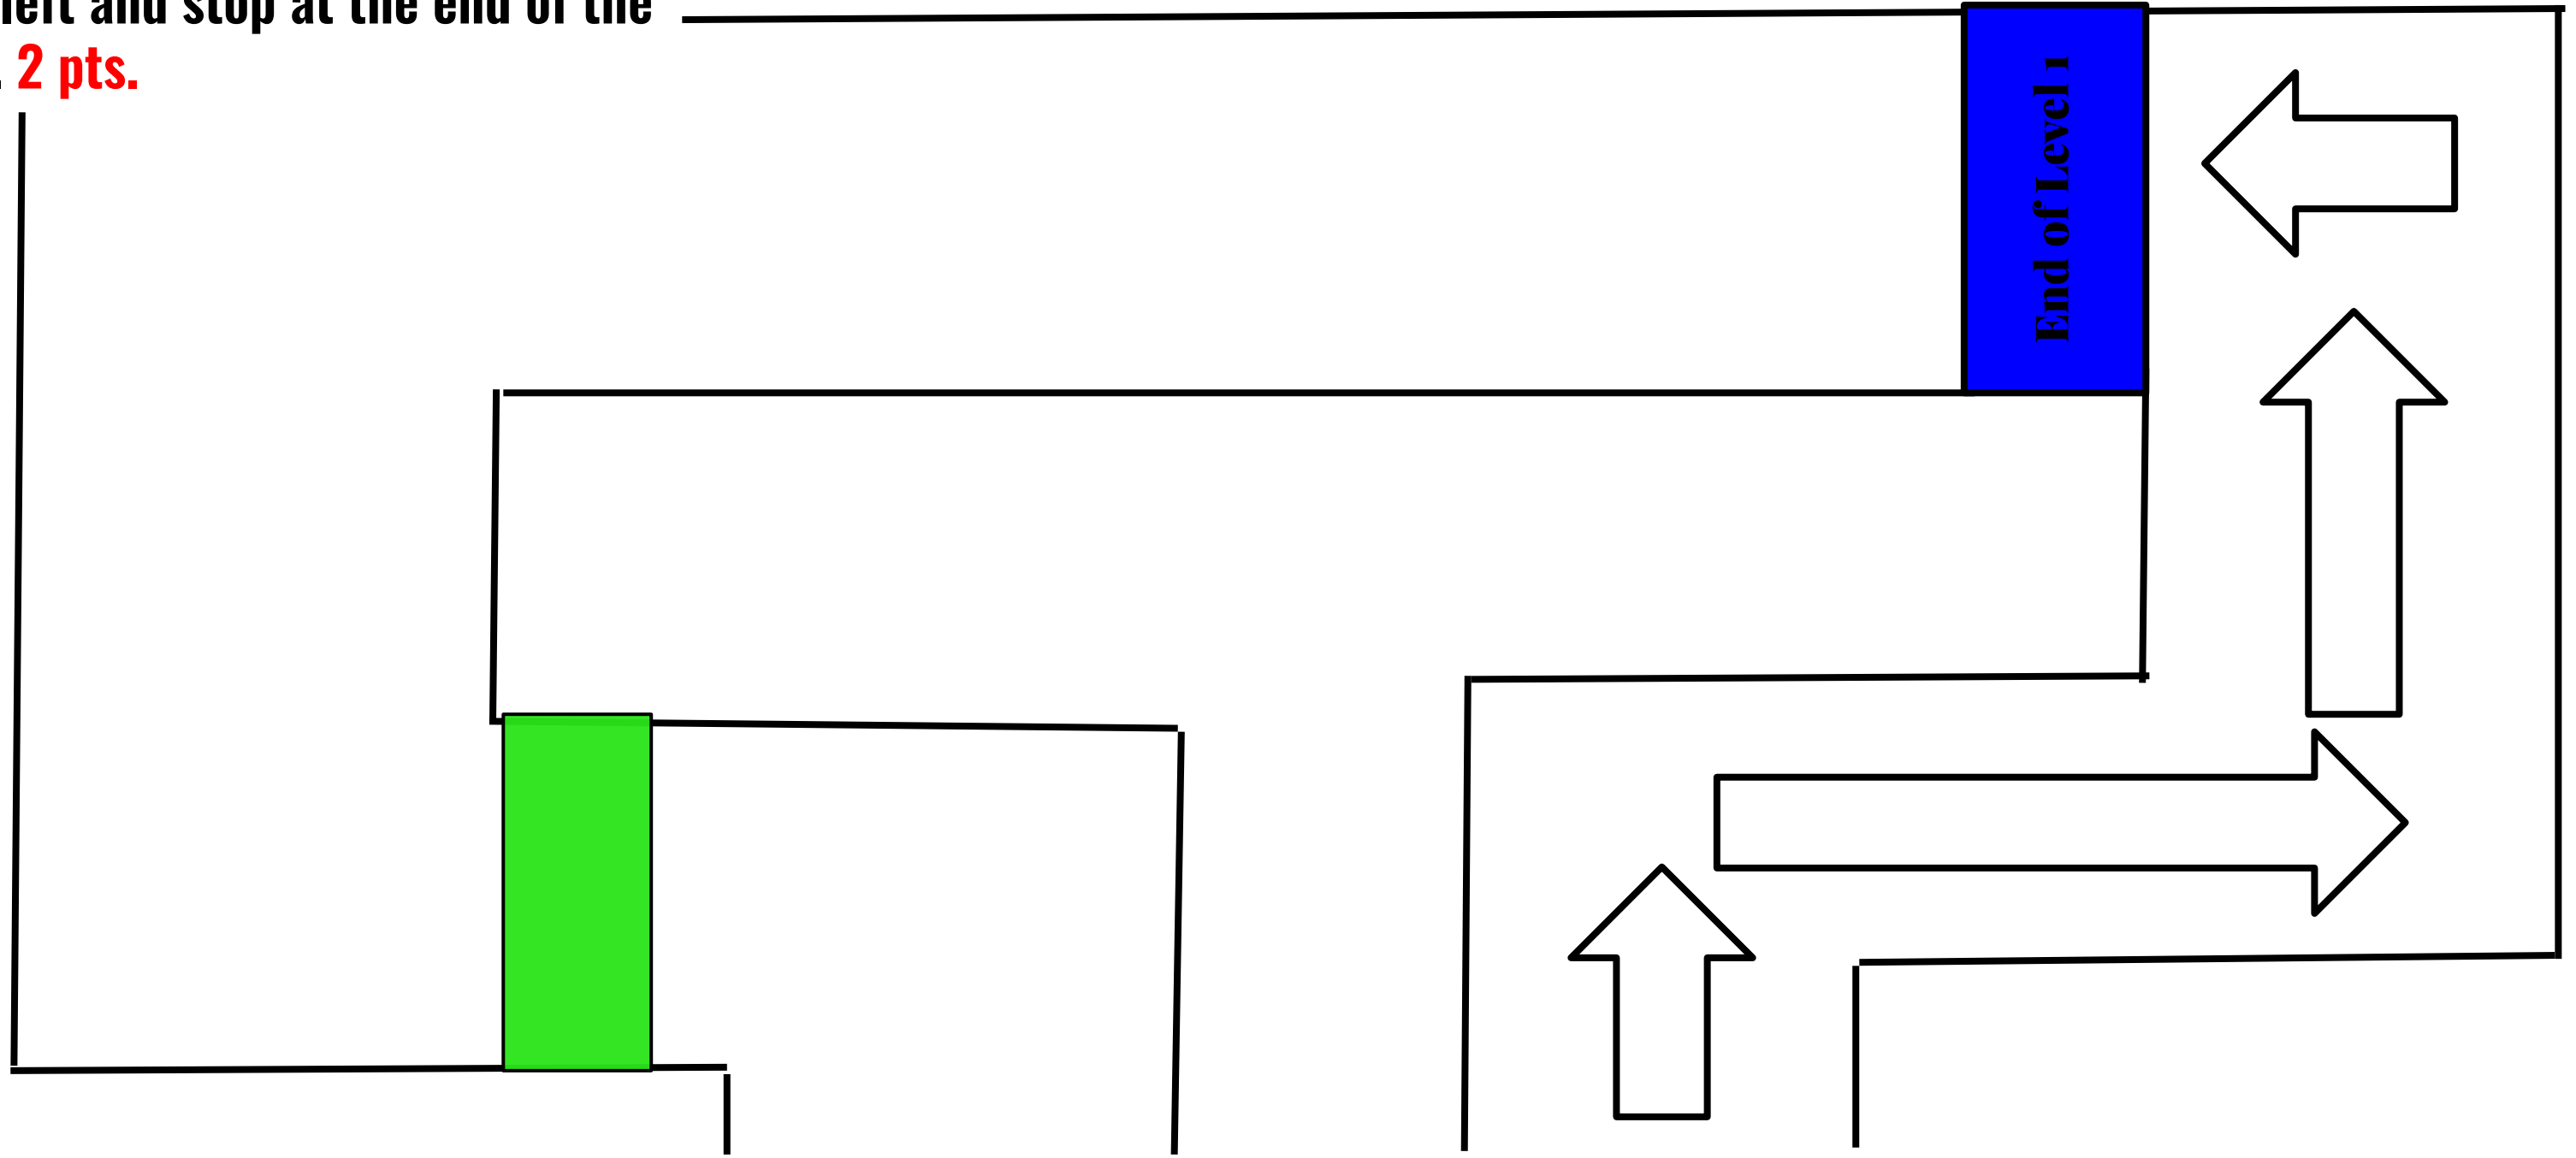

Instructions:

1. **1. Enter and drive to the turn. 1 pt.**
2. **2. Turn right and straight. 1 pt.**
3. **3. Turn left and then straight. 1 pt.**
4. **4. Turn left and stop at the end of the level. 2 pts.**

POLICE

Level 1